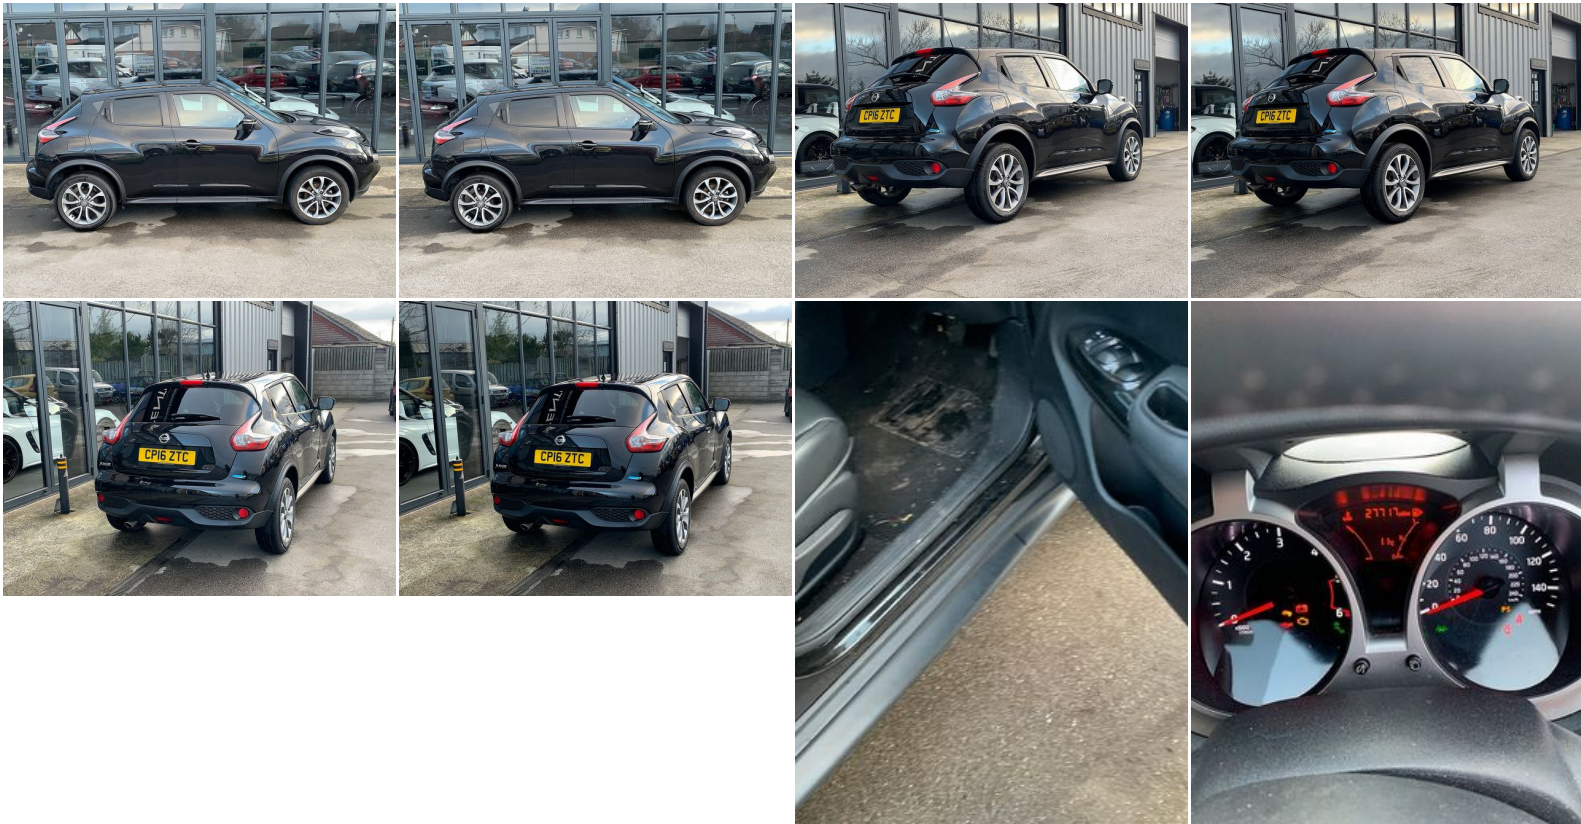

NISSAN Juke
Tekna 1.5 dCi

SOLD

2016

DIESEL

MANUAL

BLACK

27,000 MILES

1,461CC

DESCRIPTION

This vehicle comes with:

Six speakers, Audio system with touch screen and CD player that reads MP3 CDs; radio receives AM/FM, digital and RDS colour screen, Remote controlled remote boot/hatch/rear door release, External temperature, Computer includes average speed, average fuel consumption, instantaneous fuel consumption and range for remaining fuel, Colour high gloss trim on doors, colour high gloss trim on centre console, leather gearknob and leather trim on handbrake, Central door locking: Operated by card key Includes dead bolt, Seat upholstery: leather and leather, Leather covered multi-function steering wheel with tilt adjustment, Ventilation system with digital display, air filter and active carbon filter, Automatic air conditioning with one climate control zone, Front electric windows with one-touch on one window, rear electric windows, Satellite navigation system with colour, 5.8 inch display, touch screen, 3D and voice, maps updated via SD Card and traffic information, Floor console, Automatic smart card/key includes keyless entry and keyless start, Fixed storage box in the boot, Bluetooth includes phone connection and music streaming, Lifting gate rear door, Engine start/stop, Privacy glass on the rear window and on the rear side windows, Connections for USB (front) and auxiliary audio devices (front), Rear/reverse parking guidance display, Dual 5.8 inch touch sensitive multi-function display screen(s), Selectable driving modes that affect steering and engine mapping, Body colour power door mirrors; heated with integrated indicator lights, Front, rear and side camera-type parking distance sensors, Halogen low beam halogen high beam headlights with ellipsoidal lenses, Front and rear side curtain airbags, Drivers airbag, passengers