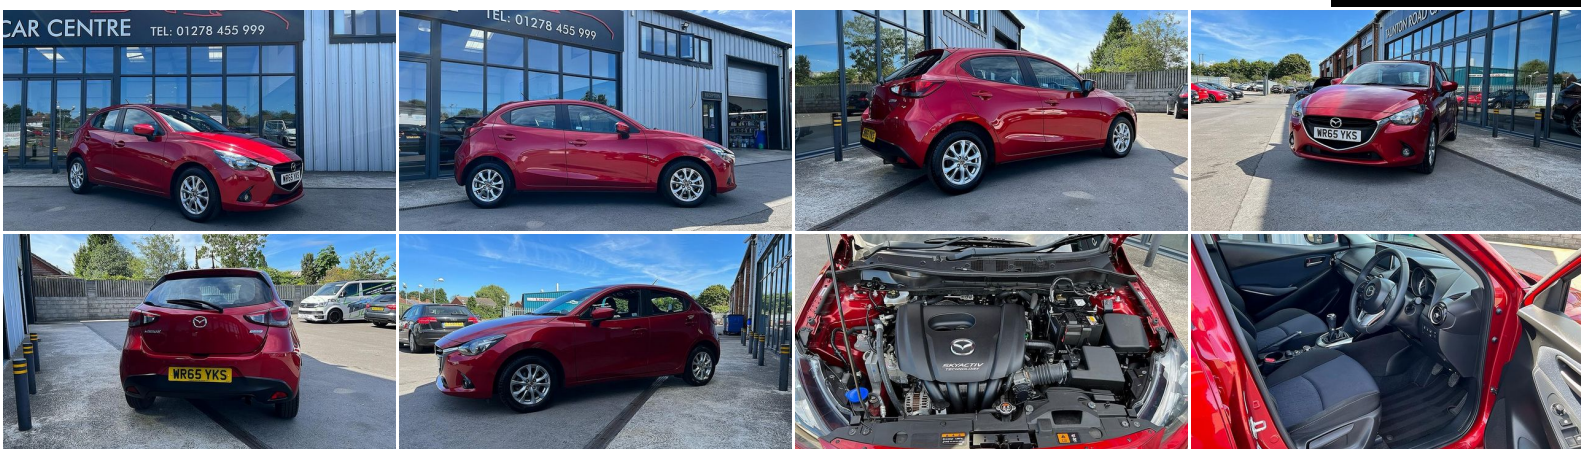

## Mazda Mazda2

1.5 SKYACTIV-G SE-L Hatchback 5dr Petrol Manual Euro 6 (s/s)  
(90 ps)

**£7,995**

**2015**

**PETROL**

**MANUAL**

**RED**

**40,535 MILES**

**1,496CC**

### DESCRIPTION

Vehicles with less than 10 months MOT will have a new MOT prior to sale. All vehicles pass our pre delivery inspection before sale. 3 months warranty is provided .

Finance quotes available