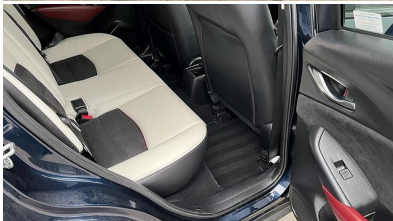

Mazda CX-3

2.0 SKYACTIV-G Sport Nav SUV 5dr Petrol Auto

£13,495

2016

PETROL

AUTOMATIC

BLUE

63,303 MILES

1,998CC

DESCRIPTION

Vehicles with less than 10 months MOT will have a new MOT prior to sale. All vehicles pass our pre delivery inspection before sale. 3 months warranty is provided .

Finance quotes available

Taunton Road Car Centre is a family run business , based in Bridgwater Somerset. We have been supplying quality used cars for over 20 years. We also purchase quality cars for stock .

This vehicle comes with:

12V Power Socket - Front, 18in Alloy Wheels - Gun Metallic Diamond-cut, 7in Colour Touch Screen Display, AUX Socket, Adjustable Speed Limiter, Aha App and Stitcher App Integration, Air Conditioning - Automatic Climate Control, Air Vents - Piano Black Surround with Dark Red Inner Ring, Airbags - Curtain Front, Airbags - Curtain Rear, Airbags - Driver, Airbags - Front Passenger, Airbags - Front Passenger Deactivation System, Anti Lock Braking System - 4W-ABS, Bluetooth Audio Streaming, Bluetooth Hands Free System, Courtesy Light with Integral Spotlights, Cruise Control, Cupholder - Centre Console x2, DAB Radio, DSC - Dynamic Stability Control, Dashboard Panel - Black - Soft-touch with Stitching, Deadlocking, Digital Speedometer, Door Mirrors - Electrically Adjustable-Heated-Folding-Turning Signal, Door Pockets - Front, Door Pockets - Rear, Driver Mode Selection Switch, Dusk Sensing Automatic Headlights, EBA - Emergency Brake Assist, EBD - Electronic Brakeforce Distribution, Electric Windows - Front and Rear with One Touch Auto Up and Down on Drivers Side, Emergency Stop Signalling System, Engine Start-Stop Button, Exhaust Tailpipes - Twin, Front Fog Lights - LED, Front Knee Pads - Dark Red - Soft-touch with Stitching, Front Side Airbags, Gear Knob - Leather-Wrapped with Satin Silver Surround, Gear Shift Indicator, Glovebox Illumination, Grab Handles - Front Passenger, Grab Handles - Two Rear with Coat Hooks, Handbrake - Leather Wrapped, Head Up Display, Headlights - Adaptive Front Lighting System, Headlights - Automatic Levelling,

Taunton Road Car Centre,

Stockmoor Park, Taunton Road, Bridgwater, Somerset, TA6 6LD

Tel: 01278 455999

Mob: 07725 647413

<https://tauntonroadcarcentre.co.uk>

Despite our best efforts to present details accurately on our website, some variations, errors or omissions may occur. The information contained on this website does not constitute an offer for sale of any particular vehicle, accessory or specification.

Please contact us to confirm vehicle price, features & details before making any decision to purchase.