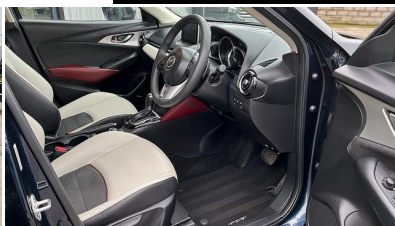

Mazda CX-3

2.0 SKYACTIV-G Sport Nav SUV 5dr Petrol Auto

£13,495

2016

PETROL

AUTOMATIC

BLUE

63,303 MILES

1,998CC

DESCRIPTION

Vehicles with less than 10 months MOT will have a new MOT prior to sale. All vehicles pass our pre delivery inspection before sale. 3 months warranty is provided .

Finance quotes available

Taunton Road Car Centre is a family run business , based in Bridgwater Somerset. We have been supplying quality used cars for over 20 years. We also purchase quality cars for stock .

This vehicle comes with:

12V Power Socket - Front, 18in Alloy Wheels - Gun Metallic Diamond-cut, 7in Colour Touch Screen Display, AUX Socket, Adjustable Speed Limiter, Aha App and Stitcher App Integration, Air Conditioning - Automatic Climate Control, Air Vents - Piano Black Surround with Dark Red Inner Ring, Airbags - Curtain Front, Airbags - Curtain Rear, Airbags - Driver, Airbags - Front Passenger, Airbags - Front Passenger Deactivation System, Anti Lock Braking System - 4W-ABS, Bluetooth Audio Streaming, Bluetooth Hands Free System, Courtesy Light with Integral Spotlights, Cruise Control, Cupholder - Centre Console x2, DAB Radio, DSC - Dynamic Stability Control, Dashboard Panel - Black - Soft-touch with Stitching, Deadlocking, Digital Speedometer, Door Mirrors - Electrically Adjustable-Heated-Folding-Turning Signal, Door Pockets - Front, Door Pockets - Rear, Driver Mode Selection Switch, Dusk Sensing Automatic Headlights, EBA - Emergency Brake Assist, EBD - Electronic Brakeforce Distribution, Electric Windows - Front and Rear with One Touch Auto Up and Down on Drivers Side, Emergency Stop Signalling System, Engine Start-Stop Button, Exhaust Tailpipes - Twin, Front Fog Lights - LED, Front Knee Pads - Dark Red - Soft-touch with Stitching, Front Side Airbags, Gear Knob - Leather-Wrapped with Satin Silver Surround, Gear Shift Indicator, Glovebox Illumination, Grab Handles - Front Passenger, Grab Handles - Two Rear with Coat Hooks, Handbrake - Leather Wrapped, Head Up Display, Headlights - Adaptive Front Lighting System, Headlights - Automatic Levelling,

Taunton Road Car Centre,

Stockmoor Park, Taunton Road, Bridgwater, Somerset, TA6 6LD

Tel: 01278 455999

Mob: 07725 647413

<https://tauntonroadcarcentre.co.uk>

Despite our best efforts to present details accurately on our website, some variations, errors or omissions may occur. The information contained on this website does not constitute an offer for sale of any particular vehicle, accessory or specification.

Please contact us to confirm vehicle price, features & details before making any decision to purchase.